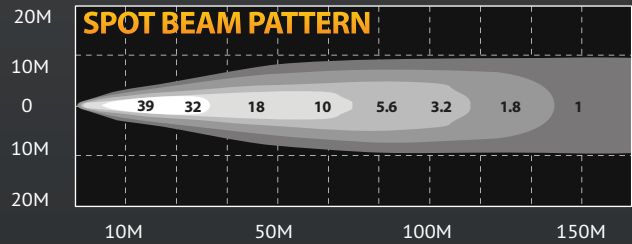

KC HiLITES

APOLLO PRO 6" SPOT BEAM

6" APOLLO PRO SPOT BEAM **100 Watt**

FEATURES

- 100-Watt Halogen Bulb
- 200,000 Candlepower
- Tough 6" Diameter Black Polymax Housing with Integrated Protective Stone Guard
- Precision Formed Polished Reflector
- Tempered Glass Lens
- Flat, Space Efficient Profile
- Two Axis Mount for Easy & Accurate Aiming
- Pair Packs Include Pre-Terminated Relay Wiring Harness with Waterproof Connectors
- For Off-Road Use Only

KC APOLLO PRO SPOT BEAM

Pair Pack	Single Light	Beam		Wattage/Type	Candlepower	Width	Height	Depth
Part #	Part #	Beam Type/Color	Finish					
150	1150	Spot Beam - Clear	Black Polymax	100 Halogen	200,000	6.00"	6.75"	3.5"

PERFORMANCE

DIMENSIONS